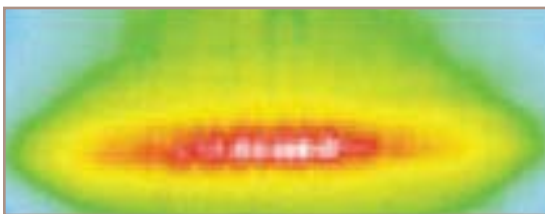

*Color temp (CCT) +/- 5%

**Average Lux on horizontal surface in 20" x 60" glass case with mirror back at 12 vertical inches from light source and with light source mounted 1" from front edge

Light Distribution (Lux)

Immersion LED Display Case Lighting