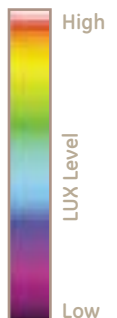

*Color temp (CCT) +/- 5%

**Average Lux on horizontal surface in 20" x 60" glass case with mirror back at 12 vertical inches from light source and with light source mounted 1" from front edge

Light Distribution (Lux)

Immersion LED Display Case Lighting

Fluorescent T8 in Typical Extrusion

Measurements taken from a typical 5-foot display case appropriately outfitted with a 60-inch Immersion LED light (LEFT) and 48-inch fluorescent tube (RIGHT), as seen from an overhead view of the case.