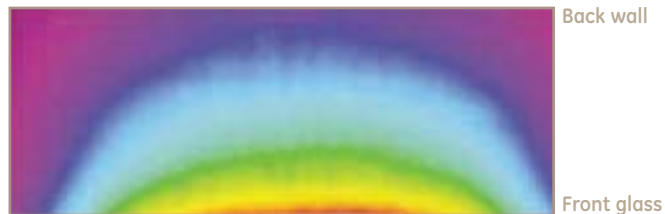

Fluorescent T8 in Typical Extrusion

Measurements taken from a typical 5-foot display case appropriately outfitted with a 60-inch Immersion LED light (LEFT) and 48-inch fluorescent tube (RIGHT), as seen from an overhead view of the case.

LIGHT KINETICS
Sustainable Lighting & Energy Solutions
www.lightkinetics.com
P.O. BOX 92516 • NORWOOD • JOHANNESBURG • SOUTH AFRICA • 2117
TEL: +27 (0) 11 728-1249 • FAX: +27865 024 111
EMAIL: CTHELIGHT@LIGHTRINETICS.COM

Information provided is subject to change without notice. Please verify all details with GE. All values are design or typical values when measured under laboratory conditions, and GE makes no warranty or guarantee, express or implied, that such performance will be obtained under end-use conditions.